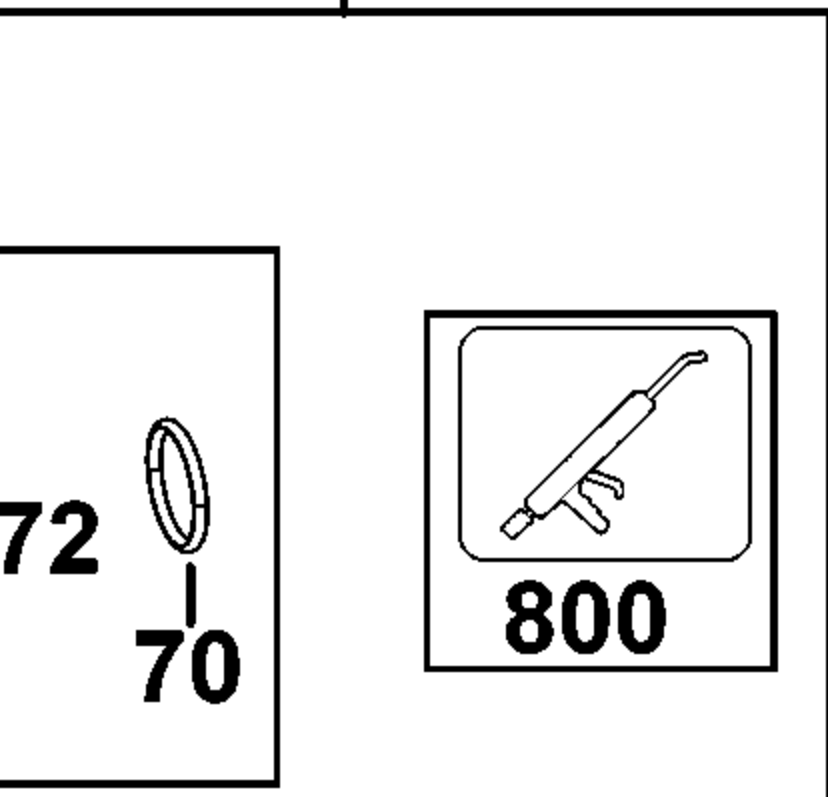

©

301

130

Parts List for DCH733B Type 1

Item Number	Part Number	Description	Qty Required
1	N454966	END CAP	1
2	N551899	MOTOR HOUSING	1
3	N548557	SCREW	26
4	N481045	FELT	1
5	330065-08	SCREW	23
7	N463694	MODE KNOB	1
8	N402321	SIDE COVER	1
9	N607940	CAP	1
10	N402322	SIDE COVER	1
11	N551709	TOP COVER	1
13	N463694	MODE KNOB	1
17	N496302	HANDLE PLATE	1
18	N497944	BELLOWS	1
19	N513311	LIGHT PIPE	1
20	N592381	MOTOR / MODULE ASSY.	1
22	N565828	CABLE RETAINER	1
23	330065-06	SCREW	1
24	N091479	MOUNT- SPRING	1
25	N461735	SPRING	1
26	N728012	INSERT	1
27	N728013	INSERT	1
28	N467560	PLATE	1
29	N518220	SPRING	1
30	N518219	EJECTOR BUTTON	1
31	N152623	STOP	1
32	N501559	SPRING	1
33	N497943	BELLOWS	1