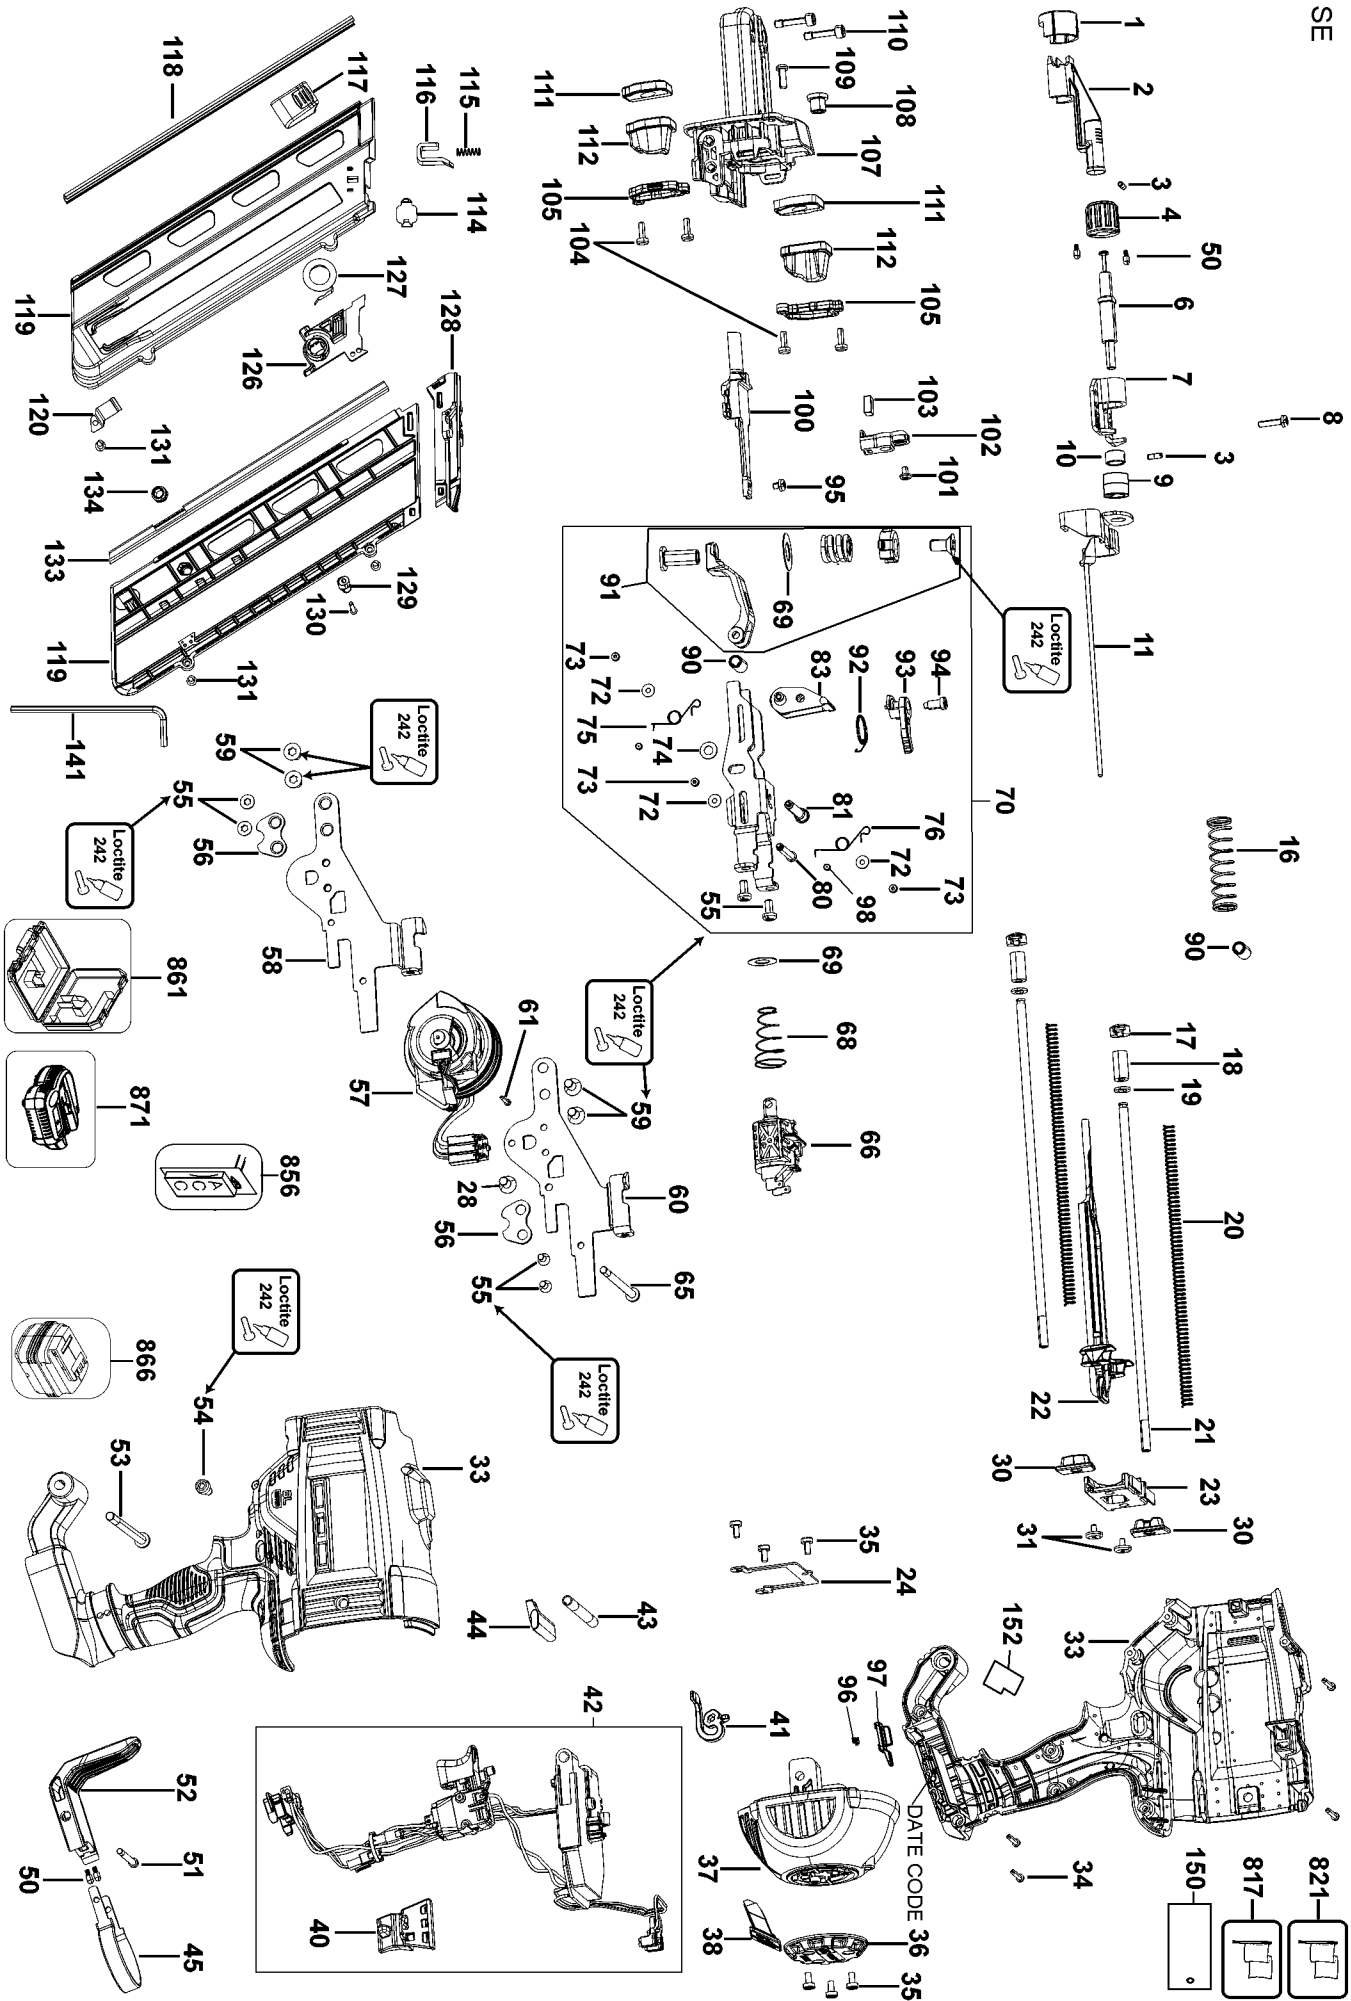

SE

Parts List for DCN692B Type 12

Item Number	Part Number	Description	Qty Required
1	N116163	COVER	1
2	N093795	TRIP ASSEMBLY	1
3	N153045	ROLL PIN	2
4	N037233	ADJUSTER	1
6	N034174	SHAFT	1
7	N034374	SUPPORT	1
8	N432422	SCREW	2
9	N432659	LIMITER	1
10	N044294	SLEEVE	1
11	N380152	TRIP	1
16	N061508	SPRING	1
17	N192671	CAP	2
18	N088831	BUMPER	2
19	N088833	WASHER	2
20	N233943	RETURN SPRING	1
21	N036350	RAIL	2
22	N486032	PROFILE	1
23	N036349	CAP	1
24	N121870	PLATE	1
28	N056875	FLAT HEAD SCREW	1
30	N243999	BUMPER KIT	1
31	N088832	SCREW	2
33	N233946	HOUSING SET	1
34	330019-24	SCREW PLASTITE	8
35	N123731	SCREW	6
36	N061544	COVER	1
37	N028372	END CAP	1

Parts List for DCN692B Type 12

Item Number	Part Number	Description	Qty Required
74	N114961	WASHER	1
75	N231397	SPRING	1
76	N231398	SPRING	1
80	N083553	PIN	1
81	N034920	PIN	1
83	N233950	ROLLER ASSY	1
90	N259819	SLEEVE	1
91	N234259	BEAM	1
92	N086806	TORSION SPRING	1
93	N086157	LEVER	1
94	N113536	SCREW	1
95	N123971	SCREW	1
96	N087259	DETENT SPRING	1
97	N320039	SPEED SELECTOR	1
98	N235059	ISOLATOR	2
100	N233939	INSERT	1
101	949894-06	SCREW	1
102	N194170	HOLDER	1
103	N089554	MAGNET	1
104	324006-15	SCREW	1
105	N082940	RETAINER	2
107	N481055	CASTING	1
108	N061668	BUSHING	1
109	330019-13	SCREW, PLASTITE	2
110	N061605	SPECIAL BOLT	2
111	N133209	DAMPER	2
112	N233940	BUMPERS	1