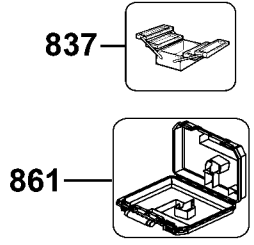

TO DATE CODE WK52 2017

FROM DATE CODE WK01 2018

Parts List for DCH481B Type 1

Item Number	Part Number	Description	Qty Required
2	N491979	PISTON ASSEMBLY	1
11	327575-00	SLEEVE	1
12	330003-05	BEARING,BALL	2
13	N495599	SEAL	1
14	577745-01	BALL BEARING	1
15	488147-01	CIRCLIP	1
16	N495401	ROTOR	1
26	N446701	PISTON RING	1
27	N487314	O-RING	3
28	N491986	RAM	1
30	N571916	SPINDLE ASSEMBLY	1
30	N571895	SPINDLE KIT	1
31	N410350	O-RING	1
32	N431706	BUSH	1
33	N410349	O-RING	1
34	N431708	WASHER	1
35	N545367	SPACER	1
35	N440708	WASHER	2
36	N504457	DAMPER	1
36	N504216	DAMPER	1
37	N536109	BALL BEARING	1
37	N446368	BALL BEARING	1
38	N492498	BEAT PIECE	1
39	N244259	SEAL	1
41	N571895	SPINDLE KIT	1
41	N422540	SPINDLE	1
42	N506088	HOUSING	1

Parts List for DCH481B Type 1

Item Number	Part Number	Description	Qty Required
44	N410187	BEVEL GEAR	1
45	N410188	SLEEVE	1
46	N433094	SLEEVE	1
47	N437808	SPRING	1
48	N437814	SPRING	1
49	N460603	SUPPORT	1
51	N432556	O-RING	1
52	N526257	SLEEVE	1
53	327141-00	SEAL,LIP	1
54	N432870	CIRCLIP	1
55	N439579	FRONT CAP	1
56	N492496	CRANKSHAFT	1
57	323711-26	RING,O	1
59	N432869	CIRCLIP	1
60	N199272	SPRING	1
61	N406228	SLEEVE	1
62	N450900	PIN	1
63	N422799	SELECTOR FORK	1
64	N553858	O-RING	1
65	N435997	ECCENTRIC	1
66	N422798	PLATE	1
67	N422797	PLATE	1
68	N445171	SCREW	4
70	N492837	CLUTCH ASSEMBLY	1
79	N492874	GEAR	1
80	N422796	GASKET	1
81	N491766	GEAR HOUSING	1