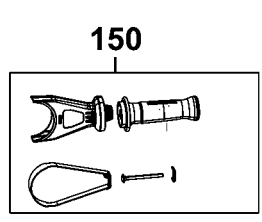

TO DATE CODE WK52 2017

FROM DATE CODE WK01 2018

Parts List for DCH481B Type 1

Item Number	Part Number	Description	Qty Required
2	N491979	PISTON ASSEMBLY	1
11	327575-00	SLEEVE	1
12	330003-05	BEARING,BALL	2
13	N495599	SEAL	1
14	577745-01	BALL BEARING	1
15	488147-01	CIRCLIP	1
16	N495401	ROTOR	1
26	N446701	PISTON RING	1
27	N487314	O-RING	3
28	N491986	RAM	1
30	N571916	SPINDLE ASSEMBLY	1
30	N571895	SPINDLE KIT	1
31	N410350	O-RING	1
32	N431706	BUSH	1
33	N410349	O-RING	1
34	N431708	WASHER	1
35	N545367	SPACER	1
35	N440708	WASHER	2
36	N504457	DAMPER	1
36	N504216	DAMPER	1
37	N536109	BALL BEARING	1
37	N446368	BALL BEARING	1
38	N492498	BEAT PIECE	1
39	N244259	SEAL	1
41	N571895	SPINDLE KIT	1
41	N422540	SPINDLE	1
42	N506088	HOUSING	1

Parts List for DCH481B Type 1

Item Number	Part Number	Description	Qty Required
44	N410187	BEVEL GEAR	1
45	N410188	SLEEVE	1
46	N433094	SLEEVE	1
47	N437808	SPRING	1
48	N437814	SPRING	1
49	N460603	SUPPORT	1
51	N432556	O-RING	1
52	N526257	SLEEVE	1
53	327141-00	SEAL,LIP	1
54	N432870	CIRCLIP	1
55	N439579	FRONT CAP	1
56	N492496	CRANKSHAFT	1
57	323711-26	RING,O	1
59	N432869	CIRCLIP	1
60	N199272	SPRING	1
61	N406228	SLEEVE	1
62	N450900	PIN	1
63	N422799	SELECTOR FORK	1
64	N553858	O-RING	1
65	N435997	ECCENTRIC	1
66	N422798	PLATE	1
67	N422797	PLATE	1
68	N445171	SCREW	4
70	N492837	CLUTCH ASSEMBLY	1
79	N492874	GEAR	1
80	N422796	GASKET	1
81	N491766	GEAR HOUSING	1