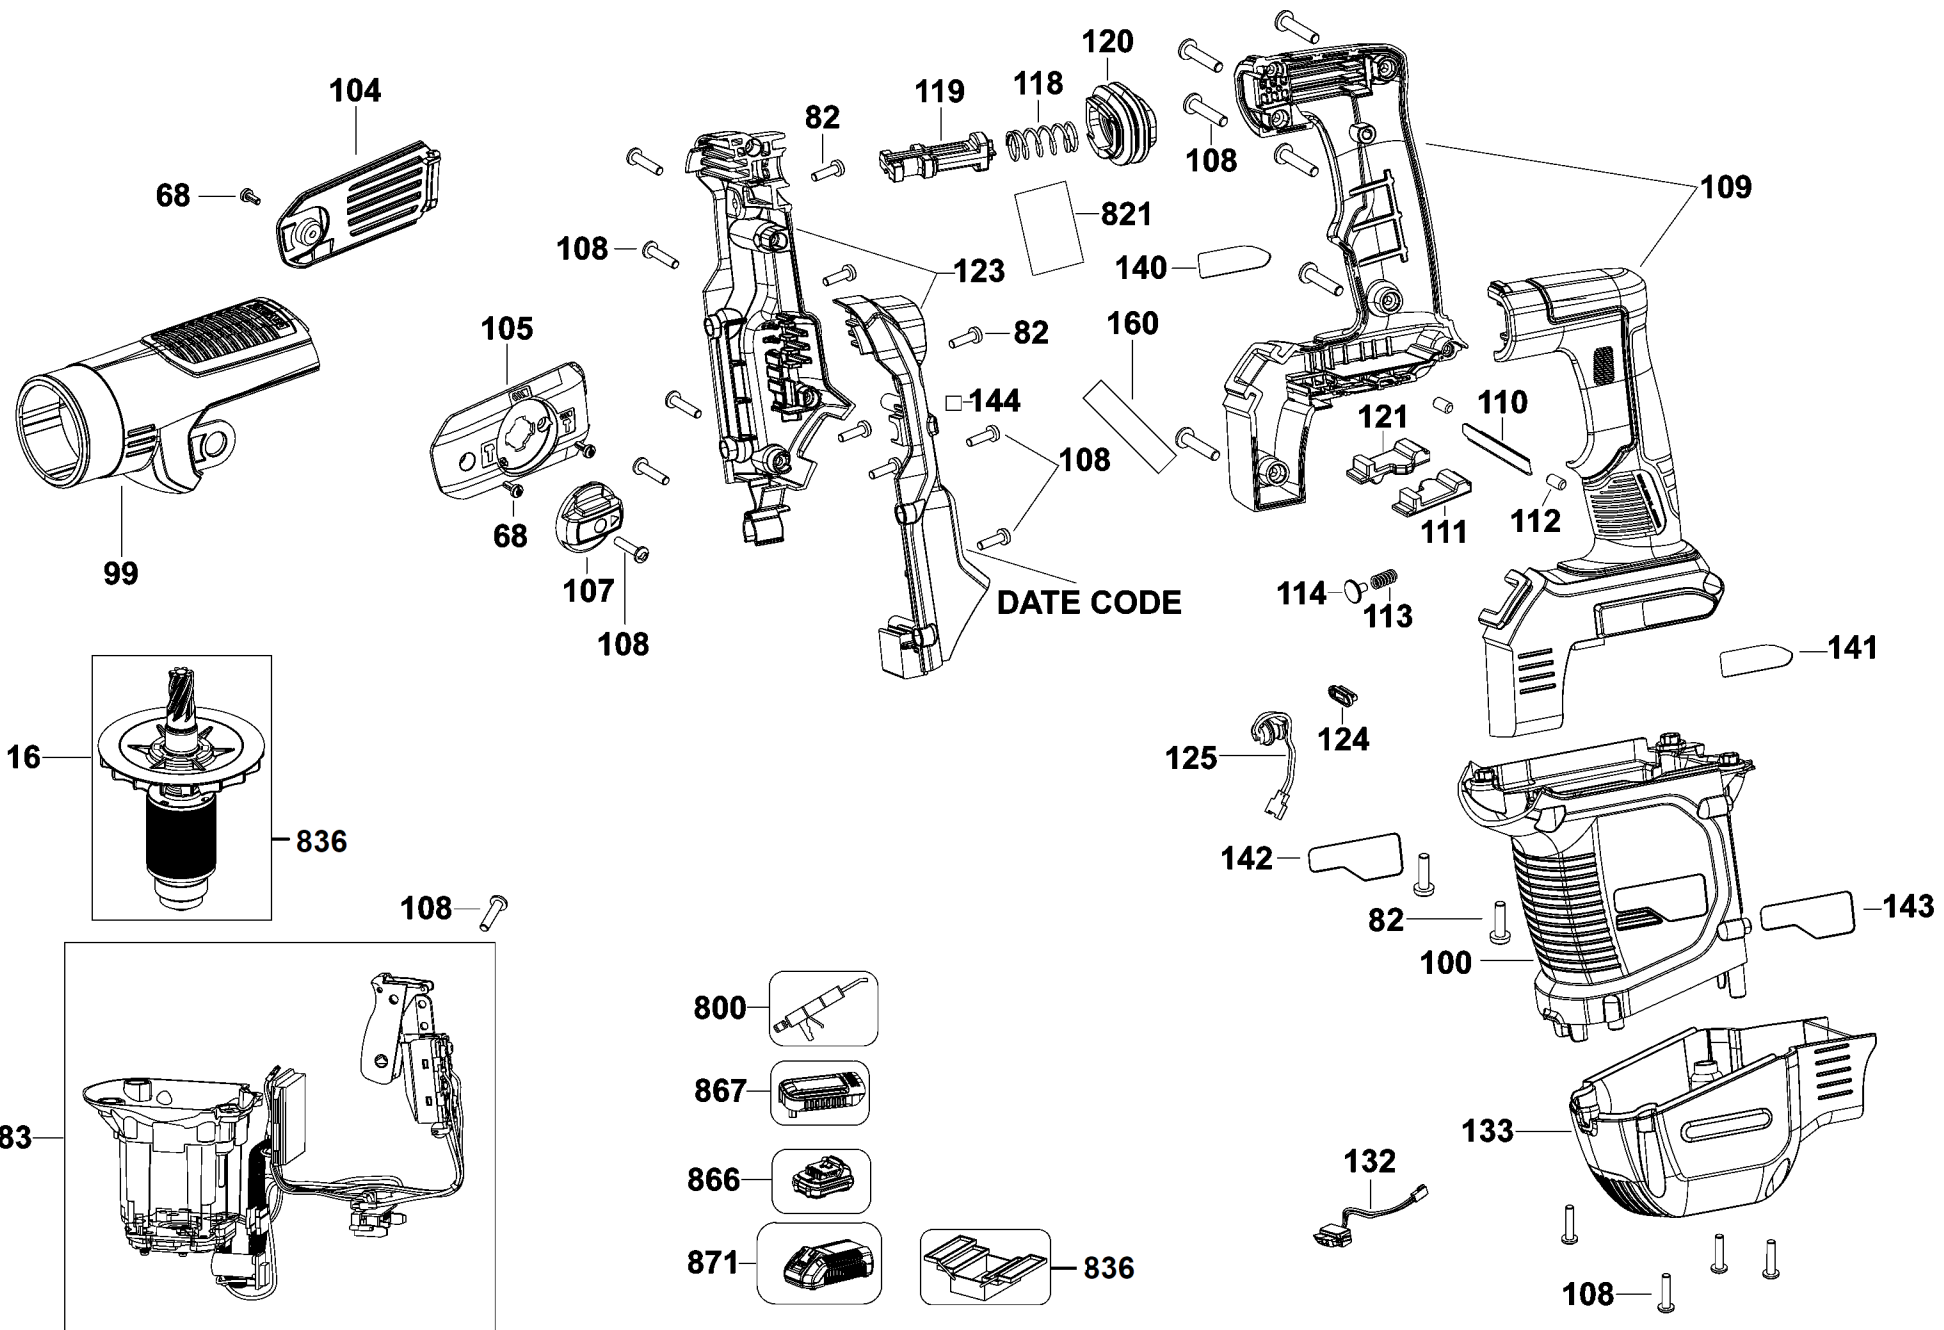

TO DATE CODE WK52 2017

FROM DATE CODE WK01 2018

Parts List for DCH481B Type 1

Item Number	Part Number	Description	Qty Required
2	N491979	PISTON ASSEMBLY	1
11	327575-00	SLEEVE	1
12	330003-05	BEARING,BALL	2
13	N495599	SEAL	1
14	577745-01	BALL BEARING	1
15	488147-01	CIRCLIP	1
16	N495401	ROTOR	1
26	N446701	PISTON RING	1
27	N487314	O-RING	3
28	N491986	RAM	1
30	N571916	SPINDLE ASSEMBLY	1
30	N571895	SPINDLE KIT	1
31	N410350	O-RING	1
32	N431706	BUSH	1
33	N410349	O-RING	1
34	N431708	WASHER	1
35	N545367	SPACER	1
35	N440708	WASHER	2
36	N504457	DAMPER	1
36	N504216	DAMPER	1
37	N536109	BALL BEARING	1
37	N446368	BALL BEARING	1
38	N492498	BEAT PIECE	1
39	N244259	SEAL	1
41	N571895	SPINDLE KIT	1
41	N422540	SPINDLE	1
42	N506088	HOUSING	1

Parts List for DCH481B Type 1

Item Number	Part Number	Description	Qty Required
44	N410187	BEVEL GEAR	1
45	N410188	SLEEVE	1
46	N433094	SLEEVE	1
47	N437808	SPRING	1
48	N437814	SPRING	1
49	N460603	SUPPORT	1
51	N432556	O-RING	1
52	N526257	SLEEVE	1
53	327141-00	SEAL,LIP	1
54	N432870	CIRCLIP	1
55	N439579	FRONT CAP	1
56	N492496	CRANKSHAFT	1
57	323711-26	RING,O	1
59	N432869	CIRCLIP	1
60	N199272	SPRING	1
61	N406228	SLEEVE	1
62	N450900	PIN	1
63	N422799	SELECTOR FORK	1
64	N553858	O-RING	1
65	N435997	ECCENTRIC	1
66	N422798	PLATE	1
67	N422797	PLATE	1
68	N445171	SCREW	4
70	N492837	CLUTCH ASSEMBLY	1
79	N492874	GEAR	1
80	N422796	GASKET	1
81	N491766	GEAR HOUSING	1