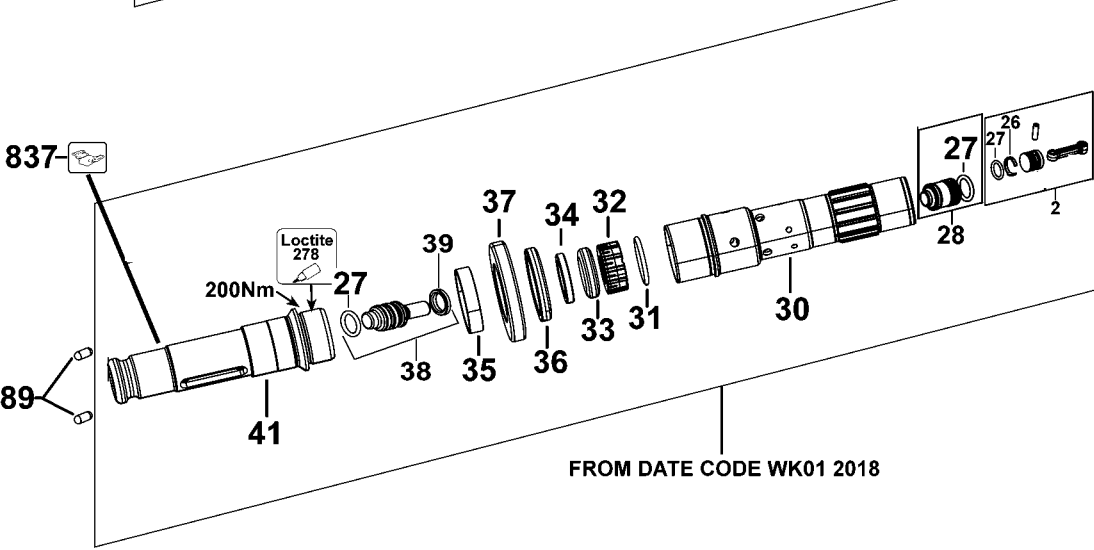

TO DATE CODE WK52 2017

FROM DATE CODE WK01 2018

Parts List for DCH481B Type 1

Item Number	Part Number	Description	Qty Required
2	N491979	PISTON ASSEMBLY	1
11	327575-00	SLEEVE	1
12	330003-05	BEARING,BALL	2
13	N495599	SEAL	1
14	577745-01	BALL BEARING	1
15	488147-01	CIRCLIP	1
16	N495401	ROTOR	1
26	N446701	PISTON RING	1
27	N487314	O-RING	3
28	N491986	RAM	1
30	N571916	SPINDLE ASSEMBLY	1
30	N571895	SPINDLE KIT	1
31	N410350	O-RING	1
32	N431706	BUSH	1
33	N410349	O-RING	1
34	N431708	WASHER	1
35	N545367	SPACER	1
35	N440708	WASHER	2
36	N504457	DAMPER	1
36	N504216	DAMPER	1
37	N536109	BALL BEARING	1
37	N446368	BALL BEARING	1
38	N492498	BEAT PIECE	1
39	N244259	SEAL	1
41	N571895	SPINDLE KIT	1
41	N422540	SPINDLE	1
42	N506088	HOUSING	1

Parts List for DCH481B Type 1

Item Number	Part Number	Description	Qty Required
44	N410187	BEVEL GEAR	1
45	N410188	SLEEVE	1
46	N433094	SLEEVE	1
47	N437808	SPRING	1
48	N437814	SPRING	1
49	N460603	SUPPORT	1
51	N432556	O-RING	1
52	N526257	SLEEVE	1
53	327141-00	SEAL,LIP	1
54	N432870	CIRCLIP	1
55	N439579	FRONT CAP	1
56	N492496	CRANKSHAFT	1
57	323711-26	RING,O	1
59	N432869	CIRCLIP	1
60	N199272	SPRING	1
61	N406228	SLEEVE	1
62	N450900	PIN	1
63	N422799	SELECTOR FORK	1
64	N553858	O-RING	1
65	N435997	ECCENTRIC	1
66	N422798	PLATE	1
67	N422797	PLATE	1
68	N445171	SCREW	4
70	N492837	CLUTCH ASSEMBLY	1
79	N492874	GEAR	1
80	N422796	GASKET	1
81	N491766	GEAR HOUSING	1