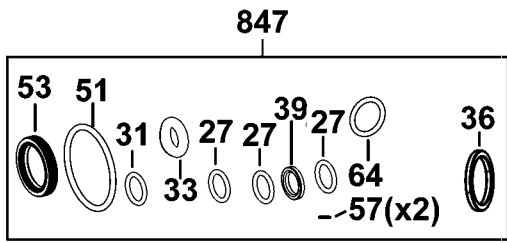

TO DATE CODE WK52 2017

FROM DATE CODE WK01 2018

Parts List for DCH481B Type 1

Item Number	Part Number	Description	Qty Required
2	N491979	PISTON ASSEMBLY	1
11	327575-00	SLEEVE	1
12	330003-05	BEARING,BALL	2
13	N495599	SEAL	1
14	577745-01	BALL BEARING	1
15	488147-01	CIRCLIP	1
16	N495401	ROTOR	1
26	N446701	PISTON RING	1
27	N487314	O-RING	3
28	N491986	RAM	1
30	N571916	SPINDLE ASSEMBLY	1
30	N571895	SPINDLE KIT	1
31	N410350	O-RING	1
32	N431706	BUSH	1
33	N410349	O-RING	1
34	N431708	WASHER	1
35	N545367	SPACER	1
35	N440708	WASHER	2
36	N504457	DAMPER	1
36	N504216	DAMPER	1
37	N536109	BALL BEARING	1
37	N446368	BALL BEARING	1
38	N492498	BEAT PIECE	1
39	N244259	SEAL	1
41	N571895	SPINDLE KIT	1
41	N422540	SPINDLE	1
42	N506088	HOUSING	1

Parts List for DCH481B Type 1

Item Number	Part Number	Description	Qty Required
44	N410187	BEVEL GEAR	1
45	N410188	SLEEVE	1
46	N433094	SLEEVE	1
47	N437808	SPRING	1
48	N437814	SPRING	1
49	N460603	SUPPORT	1
51	N432556	O-RING	1
52	N526257	SLEEVE	1
53	327141-00	SEAL,LIP	1
54	N432870	CIRCLIP	1
55	N439579	FRONT CAP	1
56	N492496	CRANKSHAFT	1
57	323711-26	RING,O	1
59	N432869	CIRCLIP	1
60	N199272	SPRING	1
61	N406228	SLEEVE	1
62	N450900	PIN	1
63	N422799	SELECTOR FORK	1
64	N553858	O-RING	1
65	N435997	ECCENTRIC	1
66	N422798	PLATE	1
67	N422797	PLATE	1
68	N445171	SCREW	4
70	N492837	CLUTCH ASSEMBLY	1
79	N492874	GEAR	1
80	N422796	GASKET	1
81	N491766	GEAR HOUSING	1