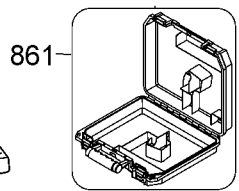

## Parts List for DW079LG Type 1

Item Number	Part Number	Description	Qty Required
1	5140204-74	PAN HEAD SCREW	2
2	5140204-75	PRISM COVER	1
5	5140204-76	STRAP	1
12	N491789	ADAPTER	2
14	5140204-77	GLASS	1
15	5140204-78	SEAT	1
19	N482090	REMOTE CONTROL	1
20	N528000	ADAPTER	1
21	N482132	LASER DETECTOR	1
22	DW0730G	LASER TARGET CARD	1
32	N482094	CLAMP	1
41	N528005	BRACKET	1
88	5140204-82	GLASS	1
89	5140204-57	PAN HEAD SCREW	4
90	5140204-79	GLASS	1
91	5140204-80	FRAME	1
92	5140204-81	GASKET	1
93	DW0714G	ENHANCEMENT GLASSES	1
94	5140204-83	GASKET	1
95	5140204-59	PAN HEAD SCREW	8
96	5140204-60	TOP COVER HANDLE	1
97	5140204-84	PC BOARD ASSY	1
98	5140204-61	GASKET	1
99	5140204-62	RUBBER MAT	8
100	5140204-63	HOUSING	1
101	5140204-85	MEMBRANE	1
102	5140204-65	PAN HEAD SCREW	10