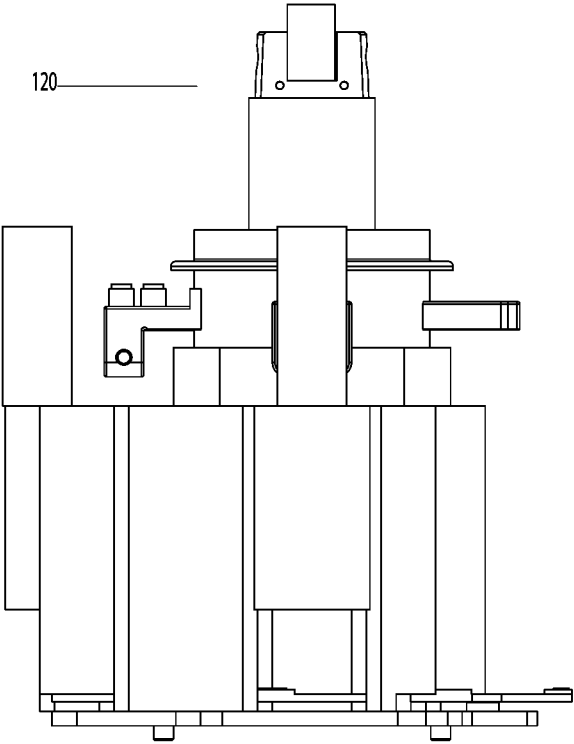

120

## Parts List for DW079LG Type 1

Item Number	Part Number	Description	Qty Required
1	5140204-74	PAN HEAD SCREW	2
2	5140204-75	PRISM COVER	1
5	5140204-76	STRAP	1
12	N491789	ADAPTER	2
14	5140204-77	GLASS	1
15	5140204-78	SEAT	1
19	N482090	REMOTE CONTROL	1
20	N528000	ADAPTER	1
21	N482132	LASER DETECTOR	1
22	DW0730G	LASER TARGET CARD	1
32	N482094	CLAMP	1
41	N528005	BRACKET	1
88	5140204-82	GLASS	1
89	5140204-57	PAN HEAD SCREW	4
90	5140204-79	GLASS	1
91	5140204-80	FRAME	1
92	5140204-81	GASKET	1
93	DW0714G	ENHANCEMENT GLASSES	1
94	5140204-83	GASKET	1
95	5140204-59	PAN HEAD SCREW	8
96	5140204-60	TOP COVER HANDLE	1
97	5140204-84	PC BOARD ASSY	1
98	5140204-61	GASKET	1
99	5140204-62	RUBBER MAT	8
100	5140204-63	HOUSING	1
101	5140204-85	MEMBRANE	1
102	5140204-65	PAN HEAD SCREW	10

## Parts List for DW079LG Type 1

Item Number	Part Number	Description	Qty Required
103	5140204-66	BATTERY COVER	1
104	5140204-67	RUBBER MAT	8
107	5140204-86	GLASS	1
109	5140204-87	BUZZER	1
110	5140204-72	TRANSITION	1
111	5140204-73	BOTTOM COVER	1
113	5140204-71	HOLDER	2
114	5140204-69	COUNTERSUNK SCREW	4
120	5140204-88	LASER ASSEMBLY	1
861	P910190	LATCH	2
861	H1500082520	LATCH	2
861	H2500531	COVER PLATE	1
861	N429655	KIT BOX	1
861	H1400196	HANDLE	1
866	DCB203	BATTERY PACK	1
871	DCB115	CHARGER	1