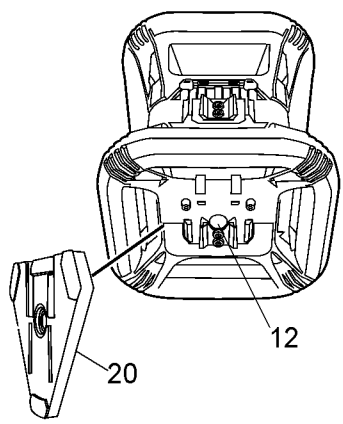

## Parts List for DW079LG Type 1

Item Number	Part Number	Description	Qty Required
1	5140204-74	PAN HEAD SCREW	2
2	5140204-75	PRISM COVER	1
5	5140204-76	STRAP	1
12	N491789	ADAPTER	2
14	5140204-77	GLASS	1
15	5140204-78	SEAT	1
19	N482090	REMOTE CONTROL	1
20	N528000	ADAPTER	1
21	N482132	LASER DETECTOR	1
22	DW0730G	LASER TARGET CARD	1
32	N482094	CLAMP	1
41	N528005	BRACKET	1
88	5140204-82	GLASS	1
89	5140204-57	PAN HEAD SCREW	4
90	5140204-79	GLASS	1
91	5140204-80	FRAME	1
92	5140204-81	GASKET	1
93	DW0714G	ENHANCEMENT GLASSES	1
94	5140204-83	GASKET	1
95	5140204-59	PAN HEAD SCREW	8
96	5140204-60	TOP COVER HANDLE	1
97	5140204-84	PC BOARD ASSY	1
98	5140204-61	GASKET	1
99	5140204-62	RUBBER MAT	8
100	5140204-63	HOUSING	1
101	5140204-85	MEMBRANE	1
102	5140204-65	PAN HEAD SCREW	10

## Parts List for DW079LG Type 1

Item Number	Part Number	Description	Qty Required
103	5140204-66	BATTERY COVER	1
104	5140204-67	RUBBER MAT	8
107	5140204-86	GLASS	1
109	5140204-87	BUZZER	1
110	5140204-72	TRANSITION	1
111	5140204-73	BOTTOM COVER	1
113	5140204-71	HOLDER	2
114	5140204-69	COUNTERSUNK SCREW	4
120	5140204-88	LASER ASSEMBLY	1
861	P910190	LATCH	2
861	H1500082520	LATCH	2
861	H2500531	COVER PLATE	1
861	N429655	KIT BOX	1
861	H1400196	HANDLE	1
866	DCB203	BATTERY PACK	1
871	DCB115	CHARGER	1