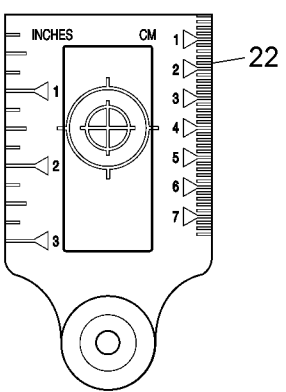

## Parts List for DW079LG Type 1

Item Number	Part Number	Description	Qty Required
1	5140204-74	PAN HEAD SCREW	2
2	5140204-75	PRISM COVER	1
5	5140204-76	STRAP	1
12	N491789	ADAPTER	2
14	5140204-77	GLASS	1
15	5140204-78	SEAT	1
19	N482090	REMOTE CONTROL	1
20	N528000	ADAPTER	1
21	N482132	LASER DETECTOR	1
22	DW0730G	LASER TARGET CARD	1
32	N482094	CLAMP	1
41	N528005	BRACKET	1
88	5140204-82	GLASS	1
89	5140204-57	PAN HEAD SCREW	4
90	5140204-79	GLASS	1
91	5140204-80	FRAME	1
92	5140204-81	GASKET	1
93	DW0714G	ENHANCEMENT GLASSES	1
94	5140204-83	GASKET	1
95	5140204-59	PAN HEAD SCREW	8
96	5140204-60	TOP COVER HANDLE	1
97	5140204-84	PC BOARD ASSY	1
98	5140204-61	GASKET	1
99	5140204-62	RUBBER MAT	8
100	5140204-63	HOUSING	1
101	5140204-85	MEMBRANE	1
102	5140204-65	PAN HEAD SCREW	10

## Parts List for DW079LG Type 1

Item Number	Part Number	Description	Qty Required
103	5140204-66	BATTERY COVER	1
104	5140204-67	RUBBER MAT	8
107	5140204-86	GLASS	1
109	5140204-87	BUZZER	1
110	5140204-72	TRANSITION	1
111	5140204-73	BOTTOM COVER	1
113	5140204-71	HOLDER	2
114	5140204-69	COUNTERSUNK SCREW	4
120	5140204-88	LASER ASSEMBLY	1
861	P910190	LATCH	2
861	H1500082520	LATCH	2
861	H2500531	COVER PLATE	1
861	N429655	KIT BOX	1
861	H1400196	HANDLE	1
866	DCB203	BATTERY PACK	1
871	DCB115	CHARGER	1