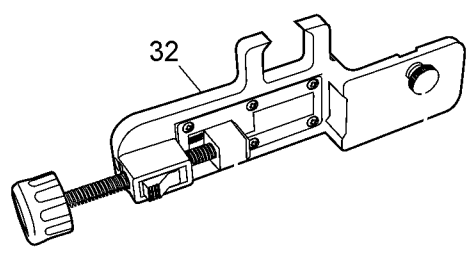

## Parts List for DW079LG Type 1

Item Number	Part Number	Description	Qty Required
1	5140204-74	PAN HEAD SCREW	2
2	5140204-75	PRISM COVER	1
5	5140204-76	STRAP	1
12	N491789	ADAPTER	2
14	5140204-77	GLASS	1
15	5140204-78	SEAT	1
19	N482090	REMOTE CONTROL	1
20	N528000	ADAPTER	1
21	N482132	LASER DETECTOR	1
22	DW0730G	LASER TARGET CARD	1
32	N482094	CLAMP	1
41	N528005	BRACKET	1
88	5140204-82	GLASS	1
89	5140204-57	PAN HEAD SCREW	4
90	5140204-79	GLASS	1
91	5140204-80	FRAME	1
92	5140204-81	GASKET	1
93	DW0714G	ENHANCEMENT GLASSES	1
94	5140204-83	GASKET	1
95	5140204-59	PAN HEAD SCREW	8
96	5140204-60	TOP COVER HANDLE	1
97	5140204-84	PC BOARD ASSY	1
98	5140204-61	GASKET	1
99	5140204-62	RUBBER MAT	8
100	5140204-63	HOUSING	1
101	5140204-85	MEMBRANE	1
102	5140204-65	PAN HEAD SCREW	10

## Parts List for DW079LG Type 1

Item Number	Part Number	Description	Qty Required
103	5140204-66	BATTERY COVER	1
104	5140204-67	RUBBER MAT	8
107	5140204-86	GLASS	1
109	5140204-87	BUZZER	1
110	5140204-72	TRANSITION	1
111	5140204-73	BOTTOM COVER	1
113	5140204-71	HOLDER	2
114	5140204-69	COUNTERSUNK SCREW	4
120	5140204-88	LASER ASSEMBLY	1
861	P910190	LATCH	2
861	H1500082520	LATCH	2
861	H2500531	COVER PLATE	1
861	N429655	KIT BOX	1
861	H1400196	HANDLE	1
866	DCB203	BATTERY PACK	1
871	DCB115	CHARGER	1