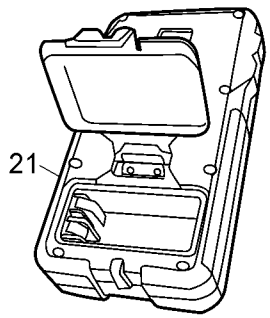

## Parts List for DW079LG Type 1

Item Number	Part Number	Description	Qty Required
1	5140204-74	PAN HEAD SCREW	2
2	5140204-75	PRISM COVER	1
5	5140204-76	STRAP	1
12	N491789	ADAPTER	2
14	5140204-77	GLASS	1
15	5140204-78	SEAT	1
19	N482090	REMOTE CONTROL	1
20	N528000	ADAPTER	1
21	N482132	LASER DETECTOR	1
22	DW0730G	LASER TARGET CARD	1
32	N482094	CLAMP	1
41	N528005	BRACKET	1
88	5140204-82	GLASS	1
89	5140204-57	PAN HEAD SCREW	4
90	5140204-79	GLASS	1
91	5140204-80	FRAME	1
92	5140204-81	GASKET	1
93	DW0714G	ENHANCEMENT GLASSES	1
94	5140204-83	GASKET	1
95	5140204-59	PAN HEAD SCREW	8
96	5140204-60	TOP COVER HANDLE	1
97	5140204-84	PC BOARD ASSY	1
98	5140204-61	GASKET	1
99	5140204-62	RUBBER MAT	8
100	5140204-63	HOUSING	1
101	5140204-85	MEMBRANE	1
102	5140204-65	PAN HEAD SCREW	10