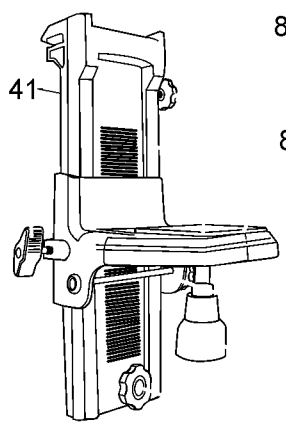

## Parts List for DW079LG Type 1

Item Number	Part Number	Description	Qty Required
1	5140204-74	PAN HEAD SCREW	2
2	5140204-75	PRISM COVER	1
5	5140204-76	STRAP	1
12	N491789	ADAPTER	2
14	5140204-77	GLASS	1
15	5140204-78	SEAT	1
19	N482090	REMOTE CONTROL	1
20	N528000	ADAPTER	1
21	N482132	LASER DETECTOR	1
22	DW0730G	LASER TARGET CARD	1
32	N482094	CLAMP	1
41	N528005	BRACKET	1
88	5140204-82	GLASS	1
89	5140204-57	PAN HEAD SCREW	4
90	5140204-79	GLASS	1
91	5140204-80	FRAME	1
92	5140204-81	GASKET	1
93	DW0714G	ENHANCEMENT GLASSES	1
94	5140204-83	GASKET	1
95	5140204-59	PAN HEAD SCREW	8
96	5140204-60	TOP COVER HANDLE	1
97	5140204-84	PC BOARD ASSY	1
98	5140204-61	GASKET	1
99	5140204-62	RUBBER MAT	8
100	5140204-63	HOUSING	1
101	5140204-85	MEMBRANE	1
102	5140204-65	PAN HEAD SCREW	10

## Parts List for DW079LG Type 1

Item Number	Part Number	Description	Qty Required
103	5140204-66	BATTERY COVER	1
104	5140204-67	RUBBER MAT	8
107	5140204-86	GLASS	1
109	5140204-87	BUZZER	1
110	5140204-72	TRANSITION	1
111	5140204-73	BOTTOM COVER	1
113	5140204-71	HOLDER	2
114	5140204-69	COUNTERSUNK SCREW	4
120	5140204-88	LASER ASSEMBLY	1
861	P910190	LATCH	2
861	H1500082520	LATCH	2
861	H2500531	COVER PLATE	1
861	N429655	KIT BOX	1
861	H1400196	HANDLE	1
866	DCB203	BATTERY PACK	1
871	DCB115	CHARGER	1