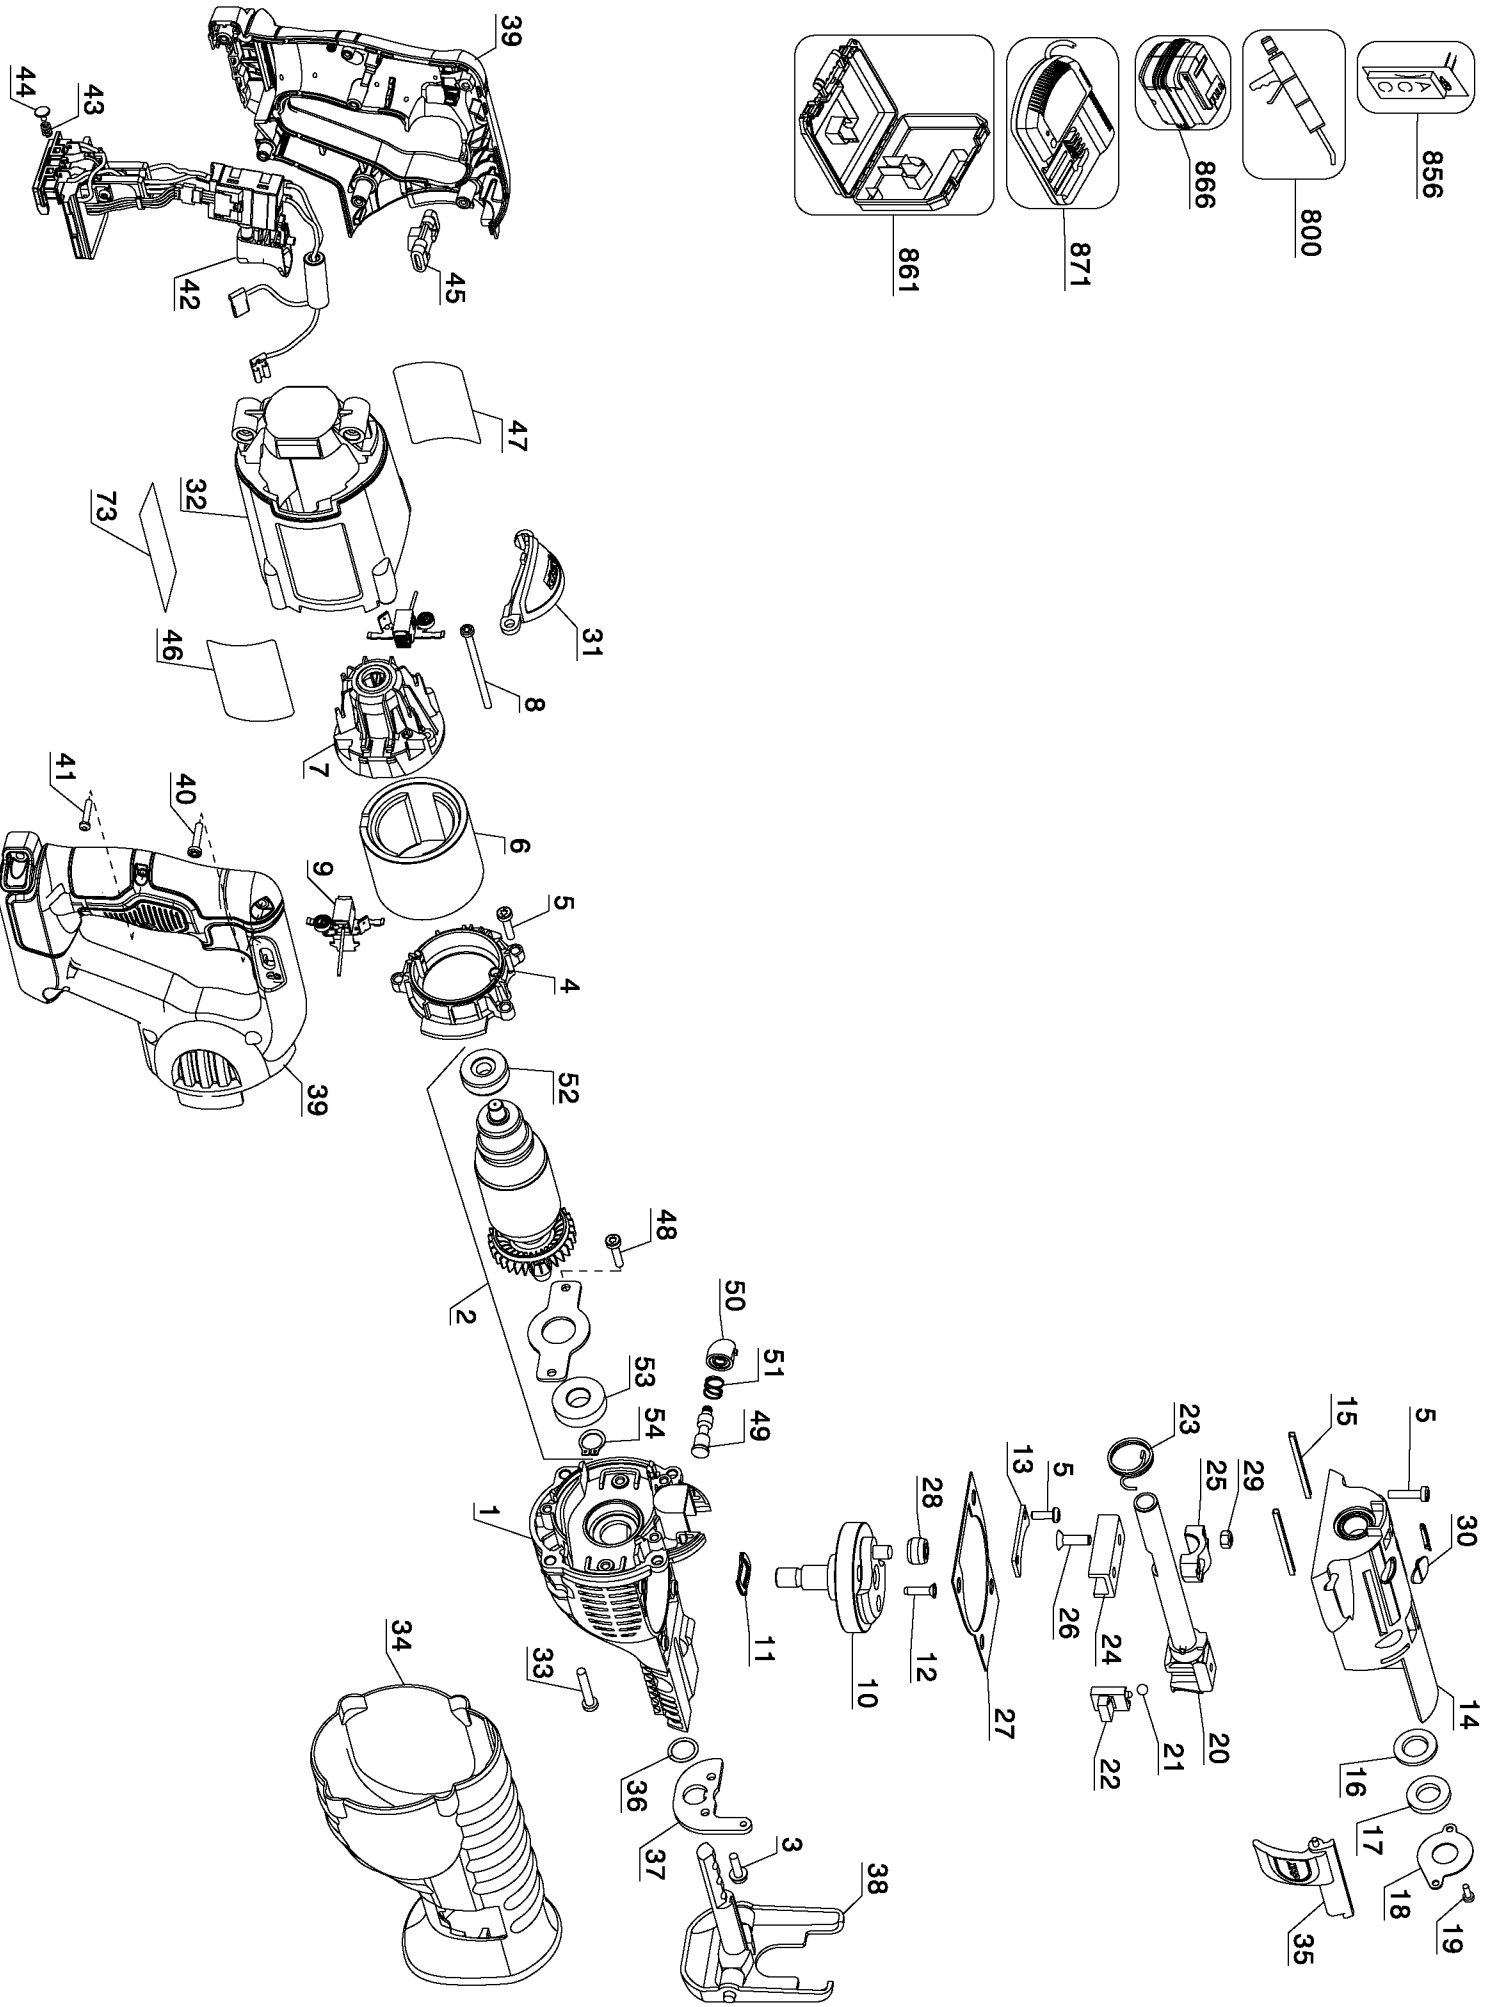

856

800

866

871

861

Parts List for DCS380B-B3 Type 1

Item Number	Part Number	Description	Qty Required
1	613138-00SV	GEAR CASE ASSY.	1
2	617376-00SV	ARMATURE & BRGS	1
3	142940-00	SCREW	2
4	613137-00	FAN BAFFLE	1
5	613619-00	SCREW,THD.FORM	9
6	611202-00SV	MAGNET RING	1
7	610107-00	BEARING SUPPORT	1
8	330019-25	SCREW,THD.FORM	2
9	610126-00	BRUSH BOX	2
10	615940-00SV	GEAR & SPINDLE	1
11	619618-00	WAVY WASHER	1
12	622484-00	FLAT HD SCREW	3
13	621173-00	SUPPORT PLATE	1
14	N027851SV	GEARCASE COVER	1
15	621979-00	WEAR STRIP	2
16	618733-00	SHAFT SEAL	1
17	618477-00	FELT SEAL	1
18	N020720	SEAL PLATE	1
19	330045-43	SCREW,TAPTITE	1
20	N026647	SHAFT SERVICE KIT	1
21	000903-00	BALL	1
22	622647-00	SLIDER	1
23	622659-00	TORSION SPRING	1
24	N026647	SHAFT SERVICE KIT	1
25	617000-00	SADDLE	1
26	622486-00	FLAT HD SCREW	2
27	N063272	GASKET	1

Parts List for DCS380B-B3 Type 1

Item Number	Part Number	Description	Qty Required
28	N021857	BEARING	1
29	622485-00	LOCKNUT	2
30	621927-00	COVER	2
31	N030977	INSERT	1
32	613143-01	MOTOR HOUSING	1
33	330019-45	SCREW	4
34	N084697	BOOT	1
35	N088811	LEVER,BLADELOCK	1
36	50049-00	O RING	1
37	617008-00	BRACKET	1
38	623511-00SV	SHOE ASSEMBLY	1
39	N043841	CLAMSHELL SET	1
40	330019-04	SCREW,PLASTITE	6
41	682211-00	SCREW,TORX	1
42	N102053	SWITCH, VS	1
43	N102647	SPRING	1
44	N091479	MOUNT- SPRING	1
45	N060864	LOCK-OFF BUTTON	1
46	N093226	LABEL, IDENT	1
47	N126100	NAME PLATE	1
48	330045-45	SCREW	2
49	615983-00	LOCK PIN	1
50	617733-00	CAP	1
51	618427-00	SPRING	1
52	391032-00	BEARING & BOOT	1
53	330003-64	BALL BEARING	1
54	696060-00	SNAP RING	1

Parts List for DCS380B-B3 Type 1

Item Number	Part Number	Description	Qty Required
73	656673-00	WARNING LABEL	1
800	286436-00	GREASE	1
856	384428-03	BLADE PACK	1
861	N087255	KIT BOX	1
866	DCB200	BATTERY PACK	1
871	DCB101	CHARGER	1